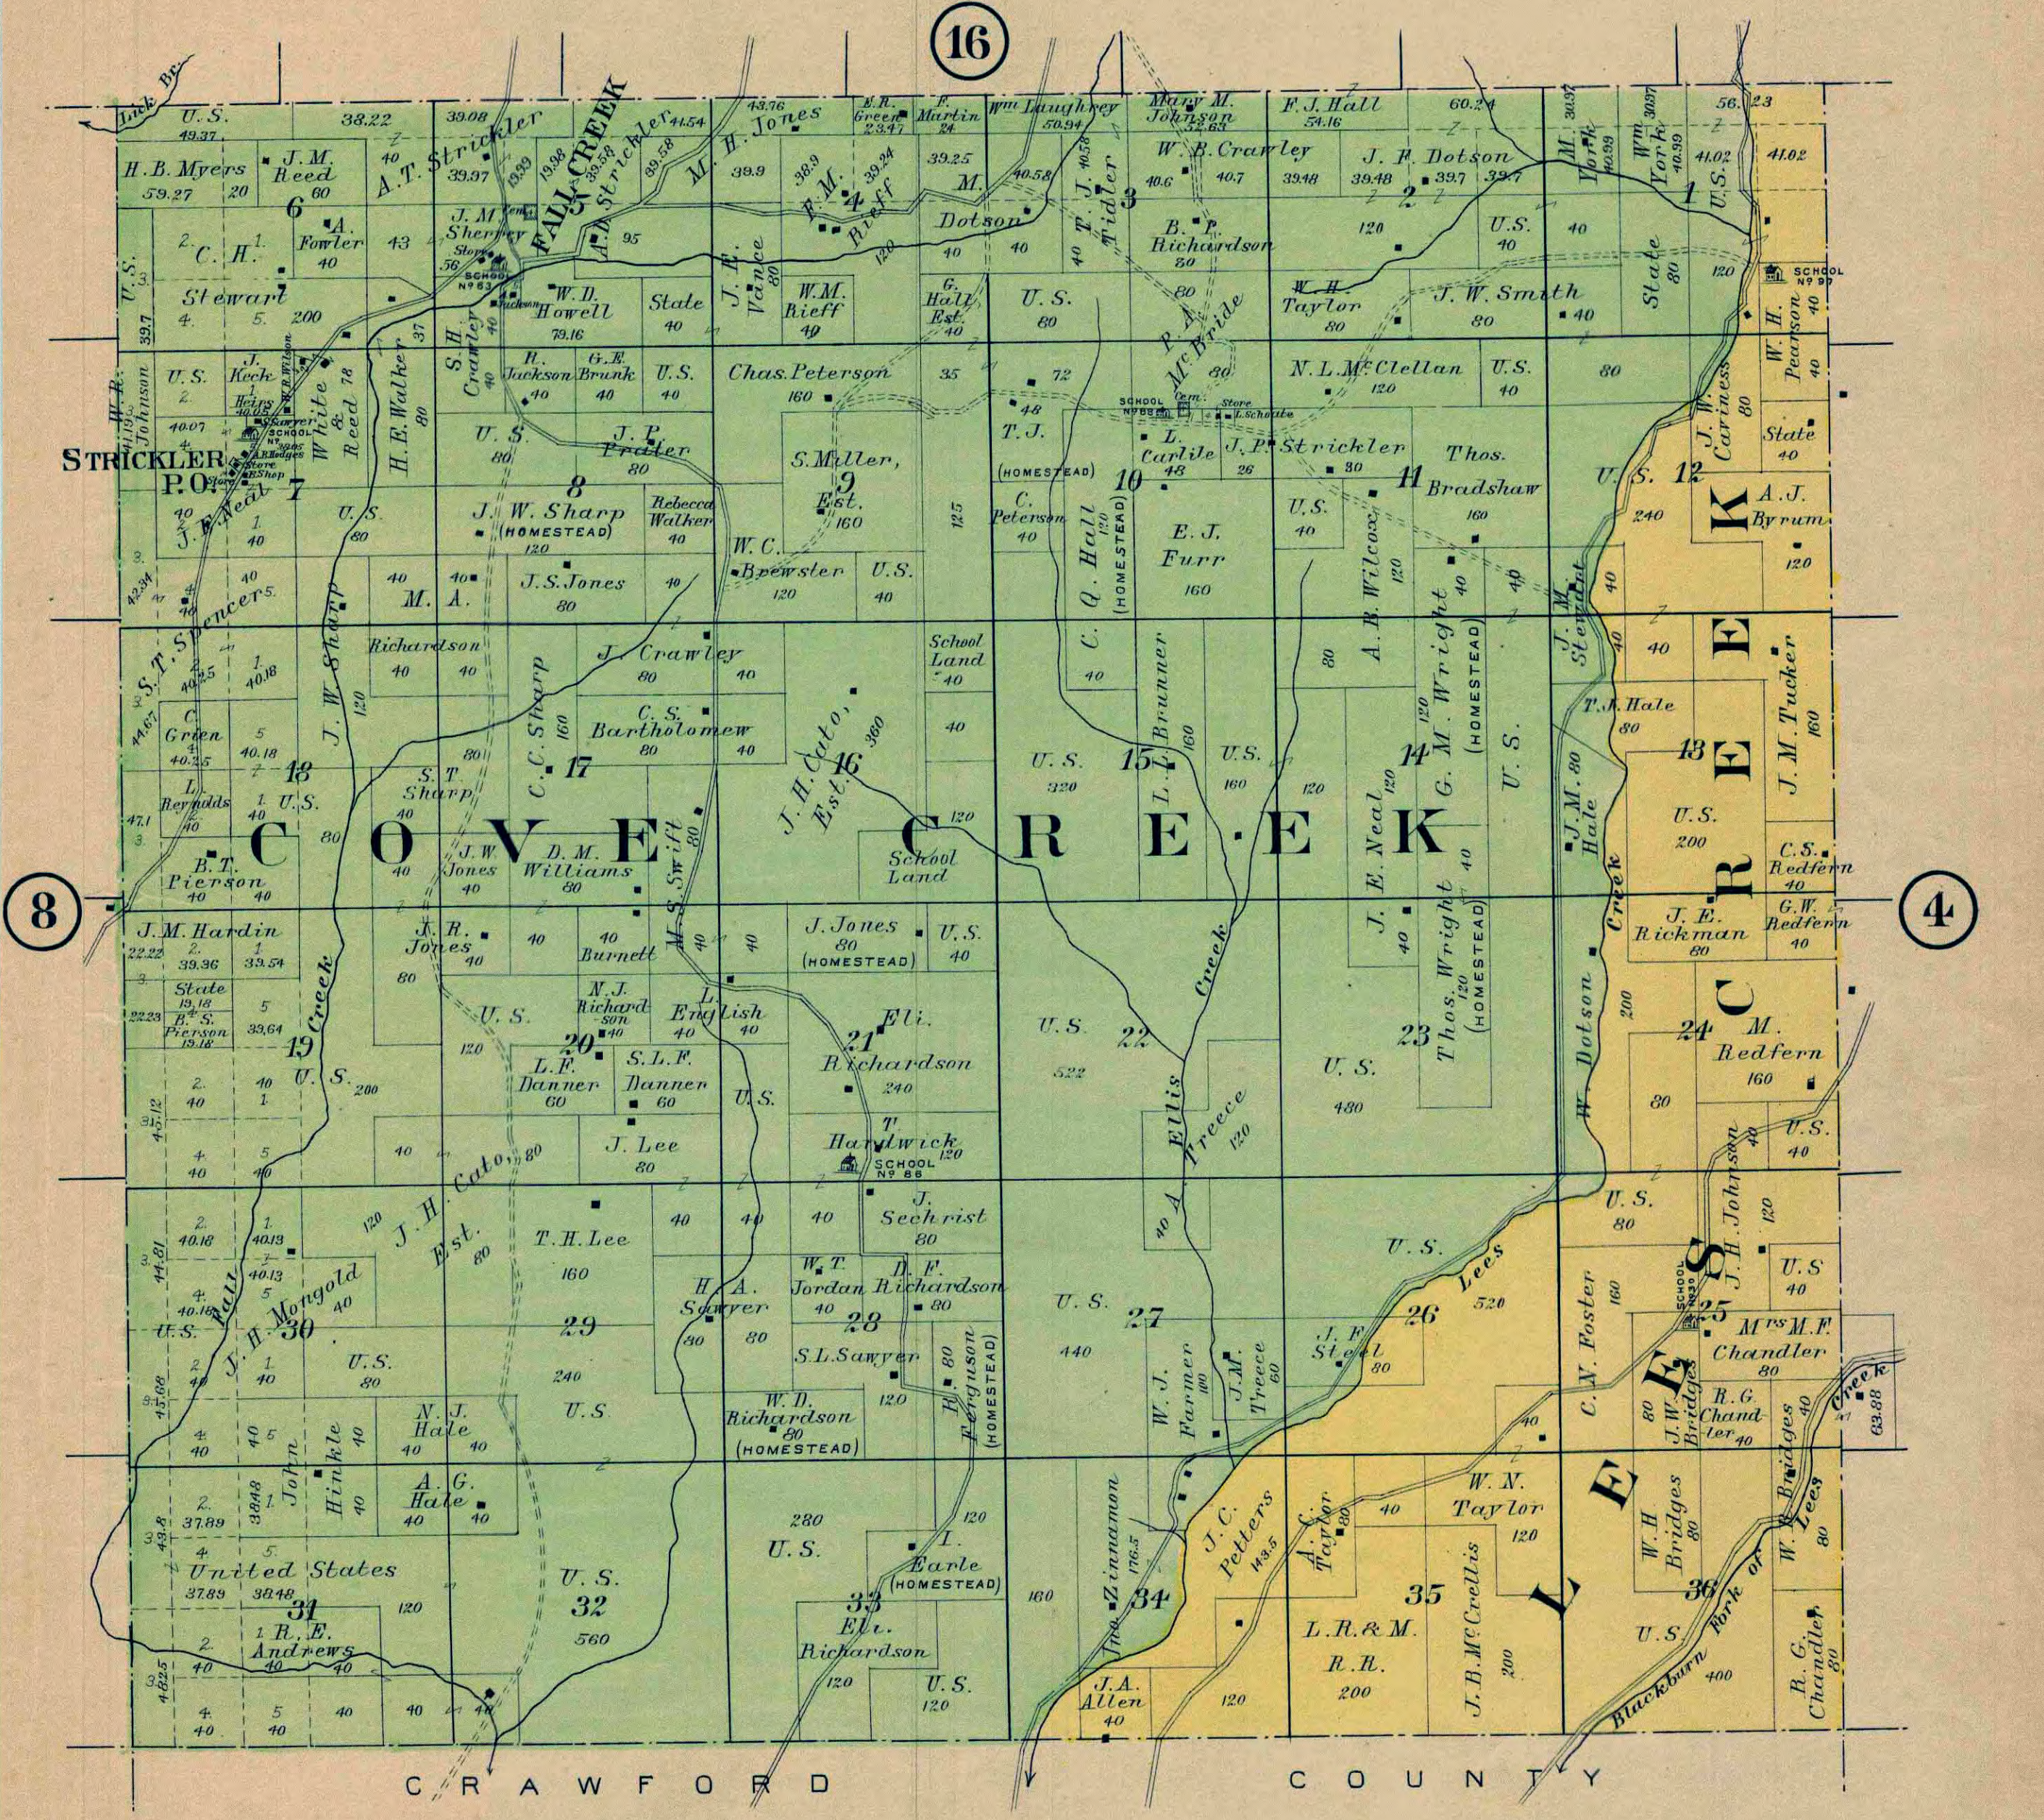

TOWNSHIP 13 NORTH RANGE 31 WEST.

Scale 2 Inches to the Mile.

of the 5th Principal Meridian.

16

C R A W F O R D C O U N T Y