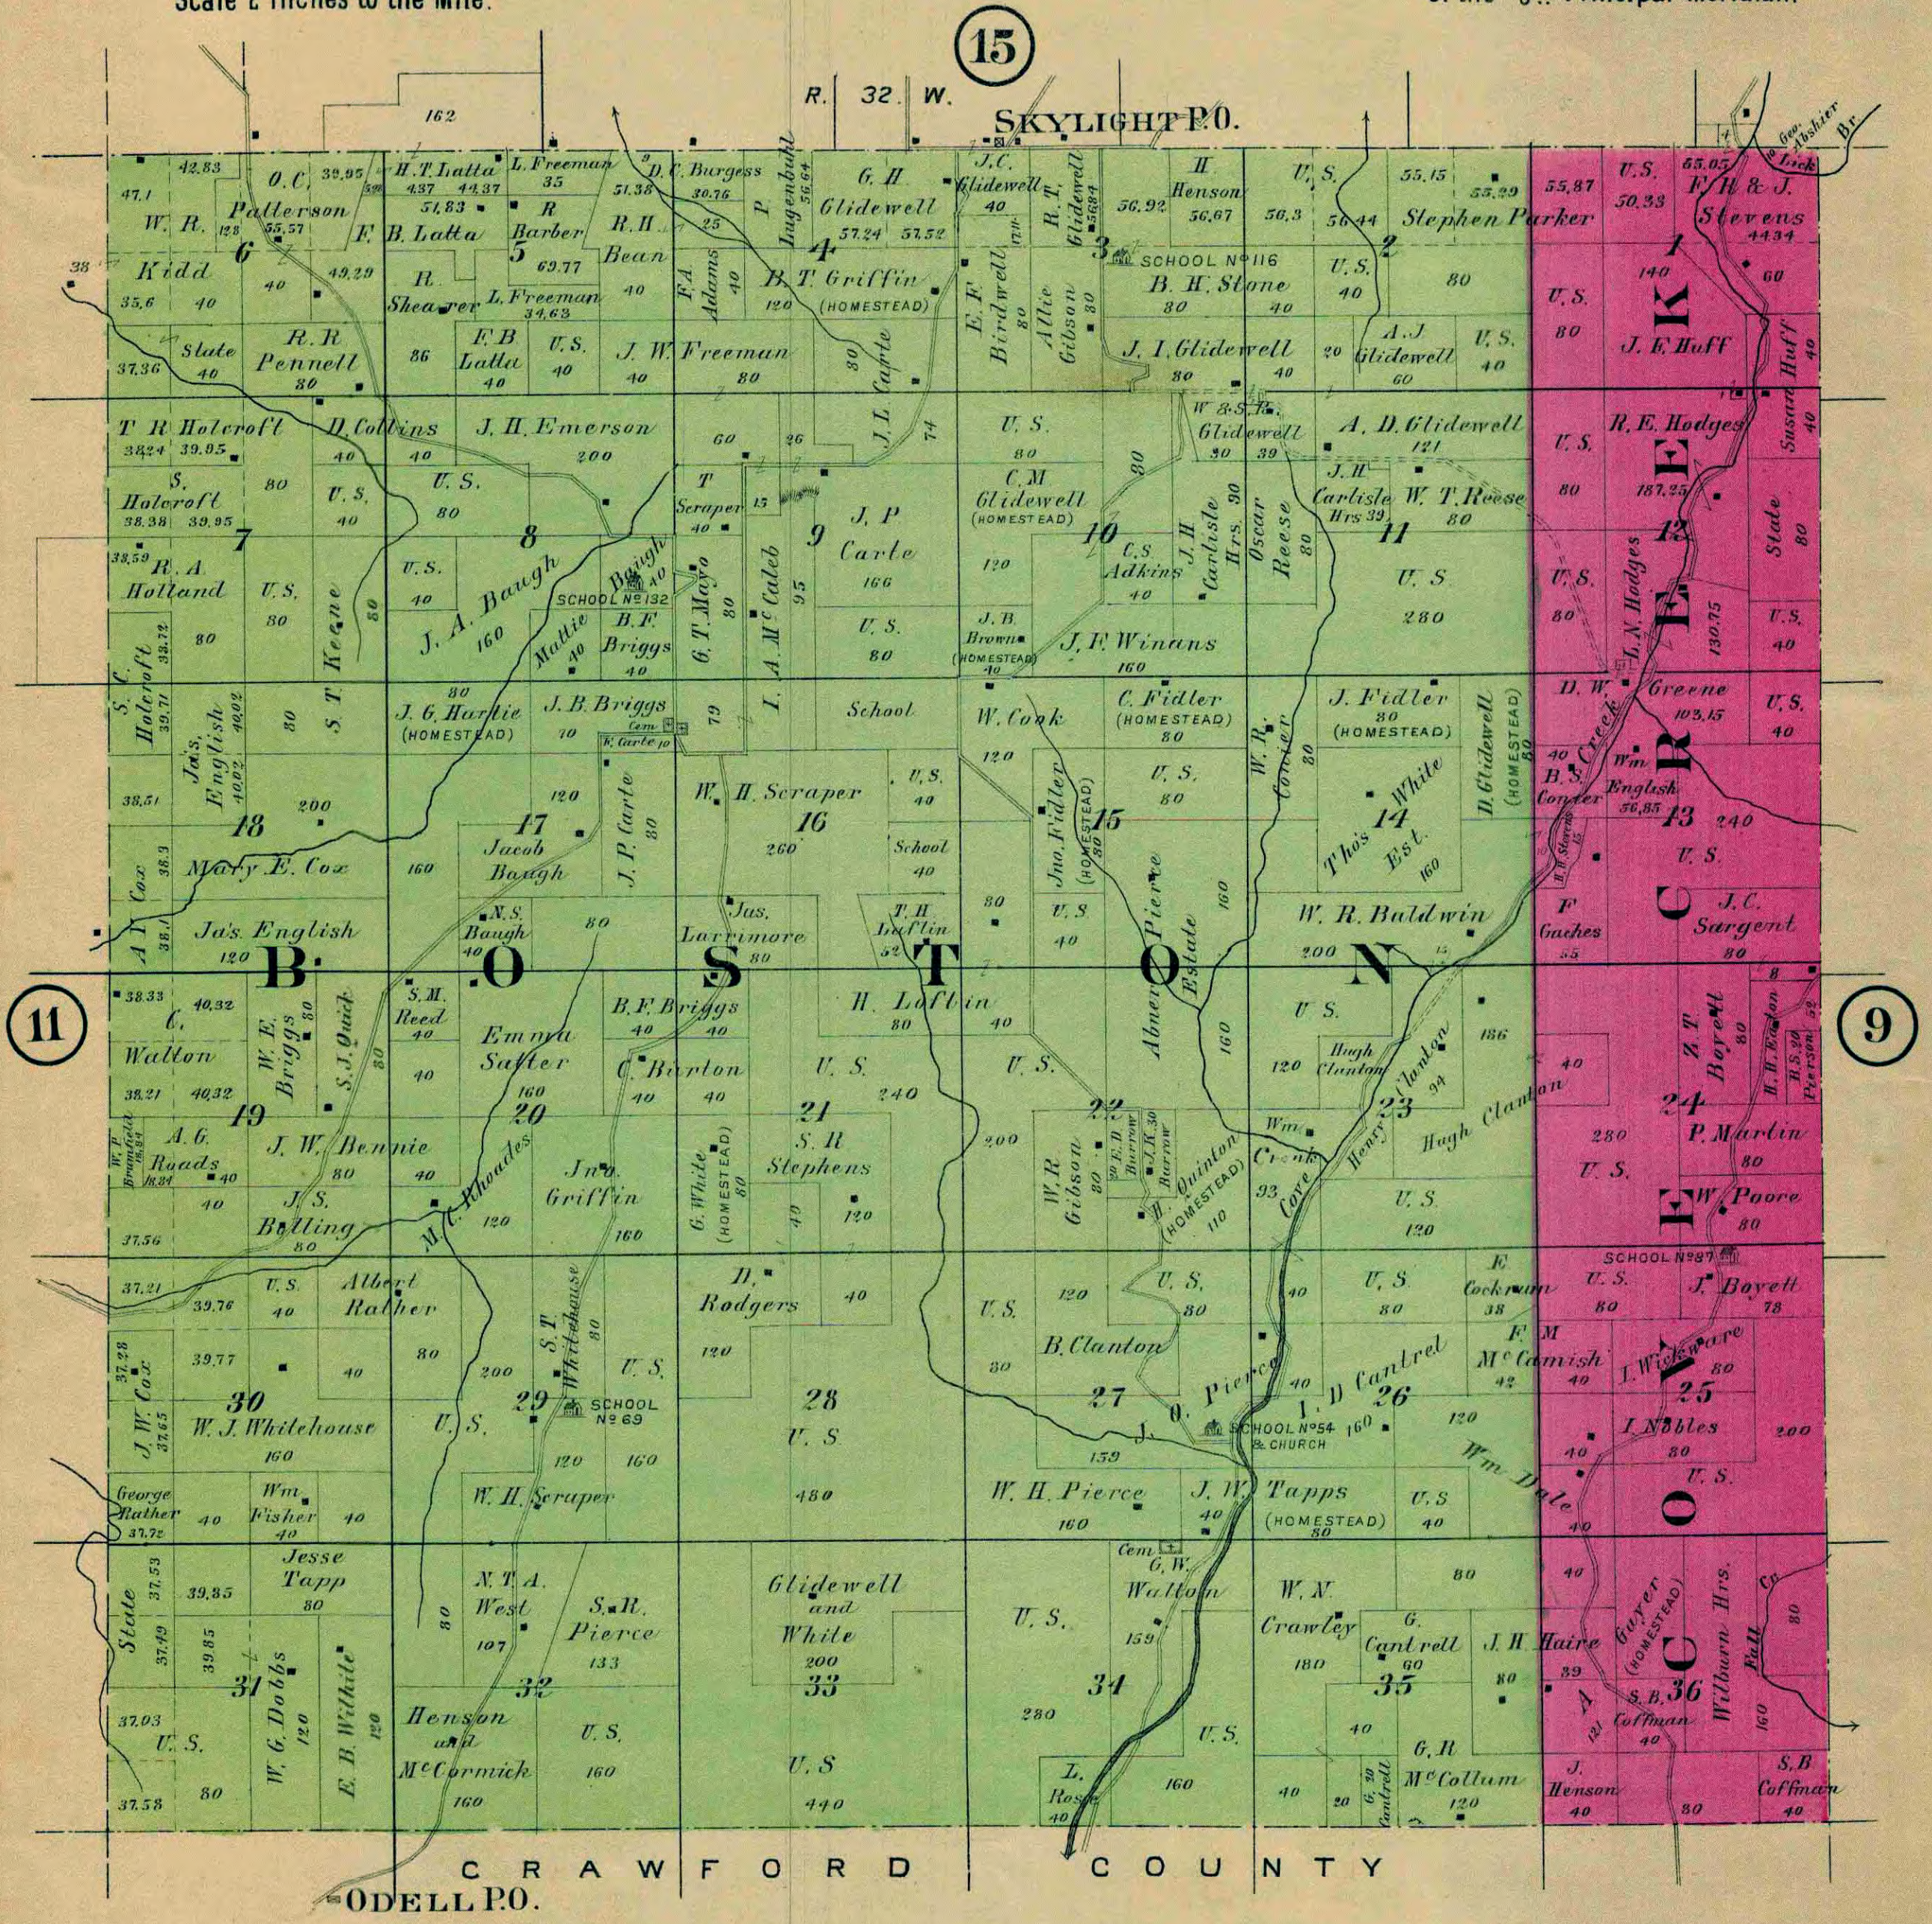

TOWNSHIP 13 NORTH RANGE 32 WEST.

Scale 2 Inches to the Mile.

of the 5th Principal Meridian.

CRAWFORD COUNTY

ODELL P.O.