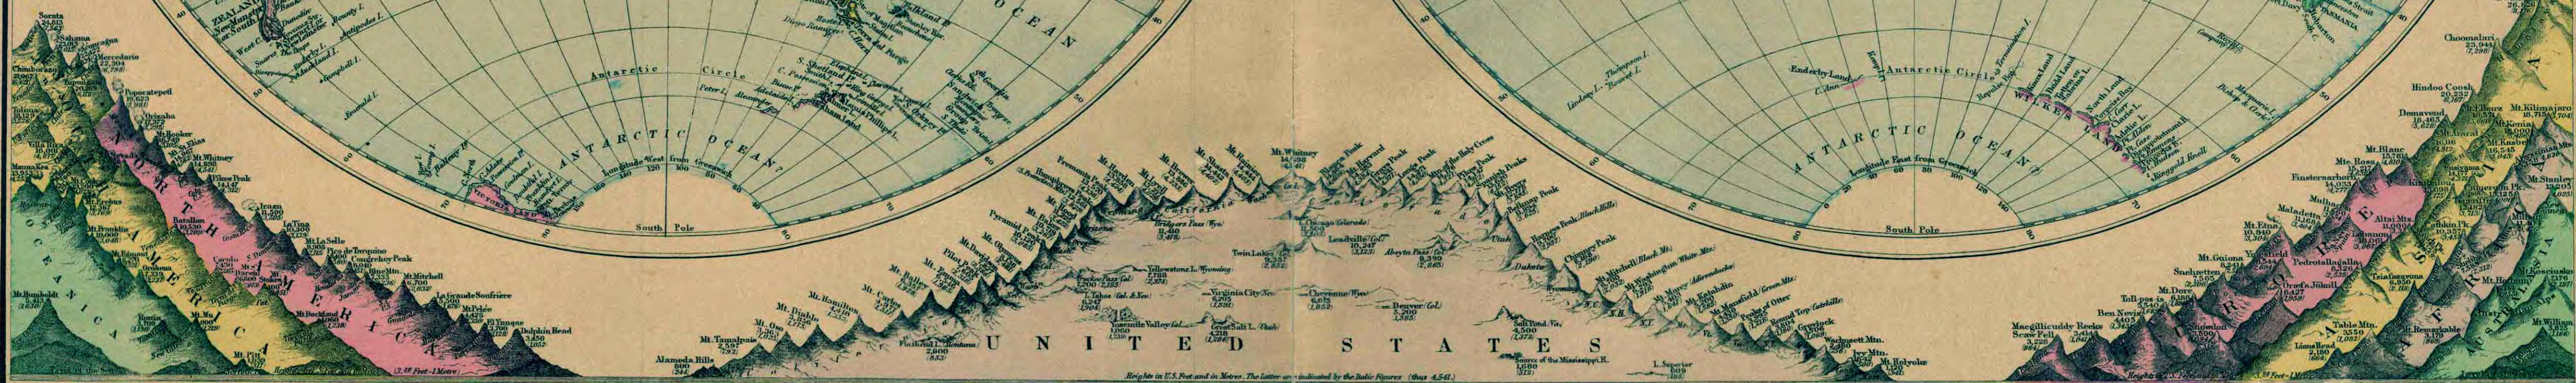

WESTERN HEMISPHERE

EASTERN HEMISPHERE

TIME DIAGRAM