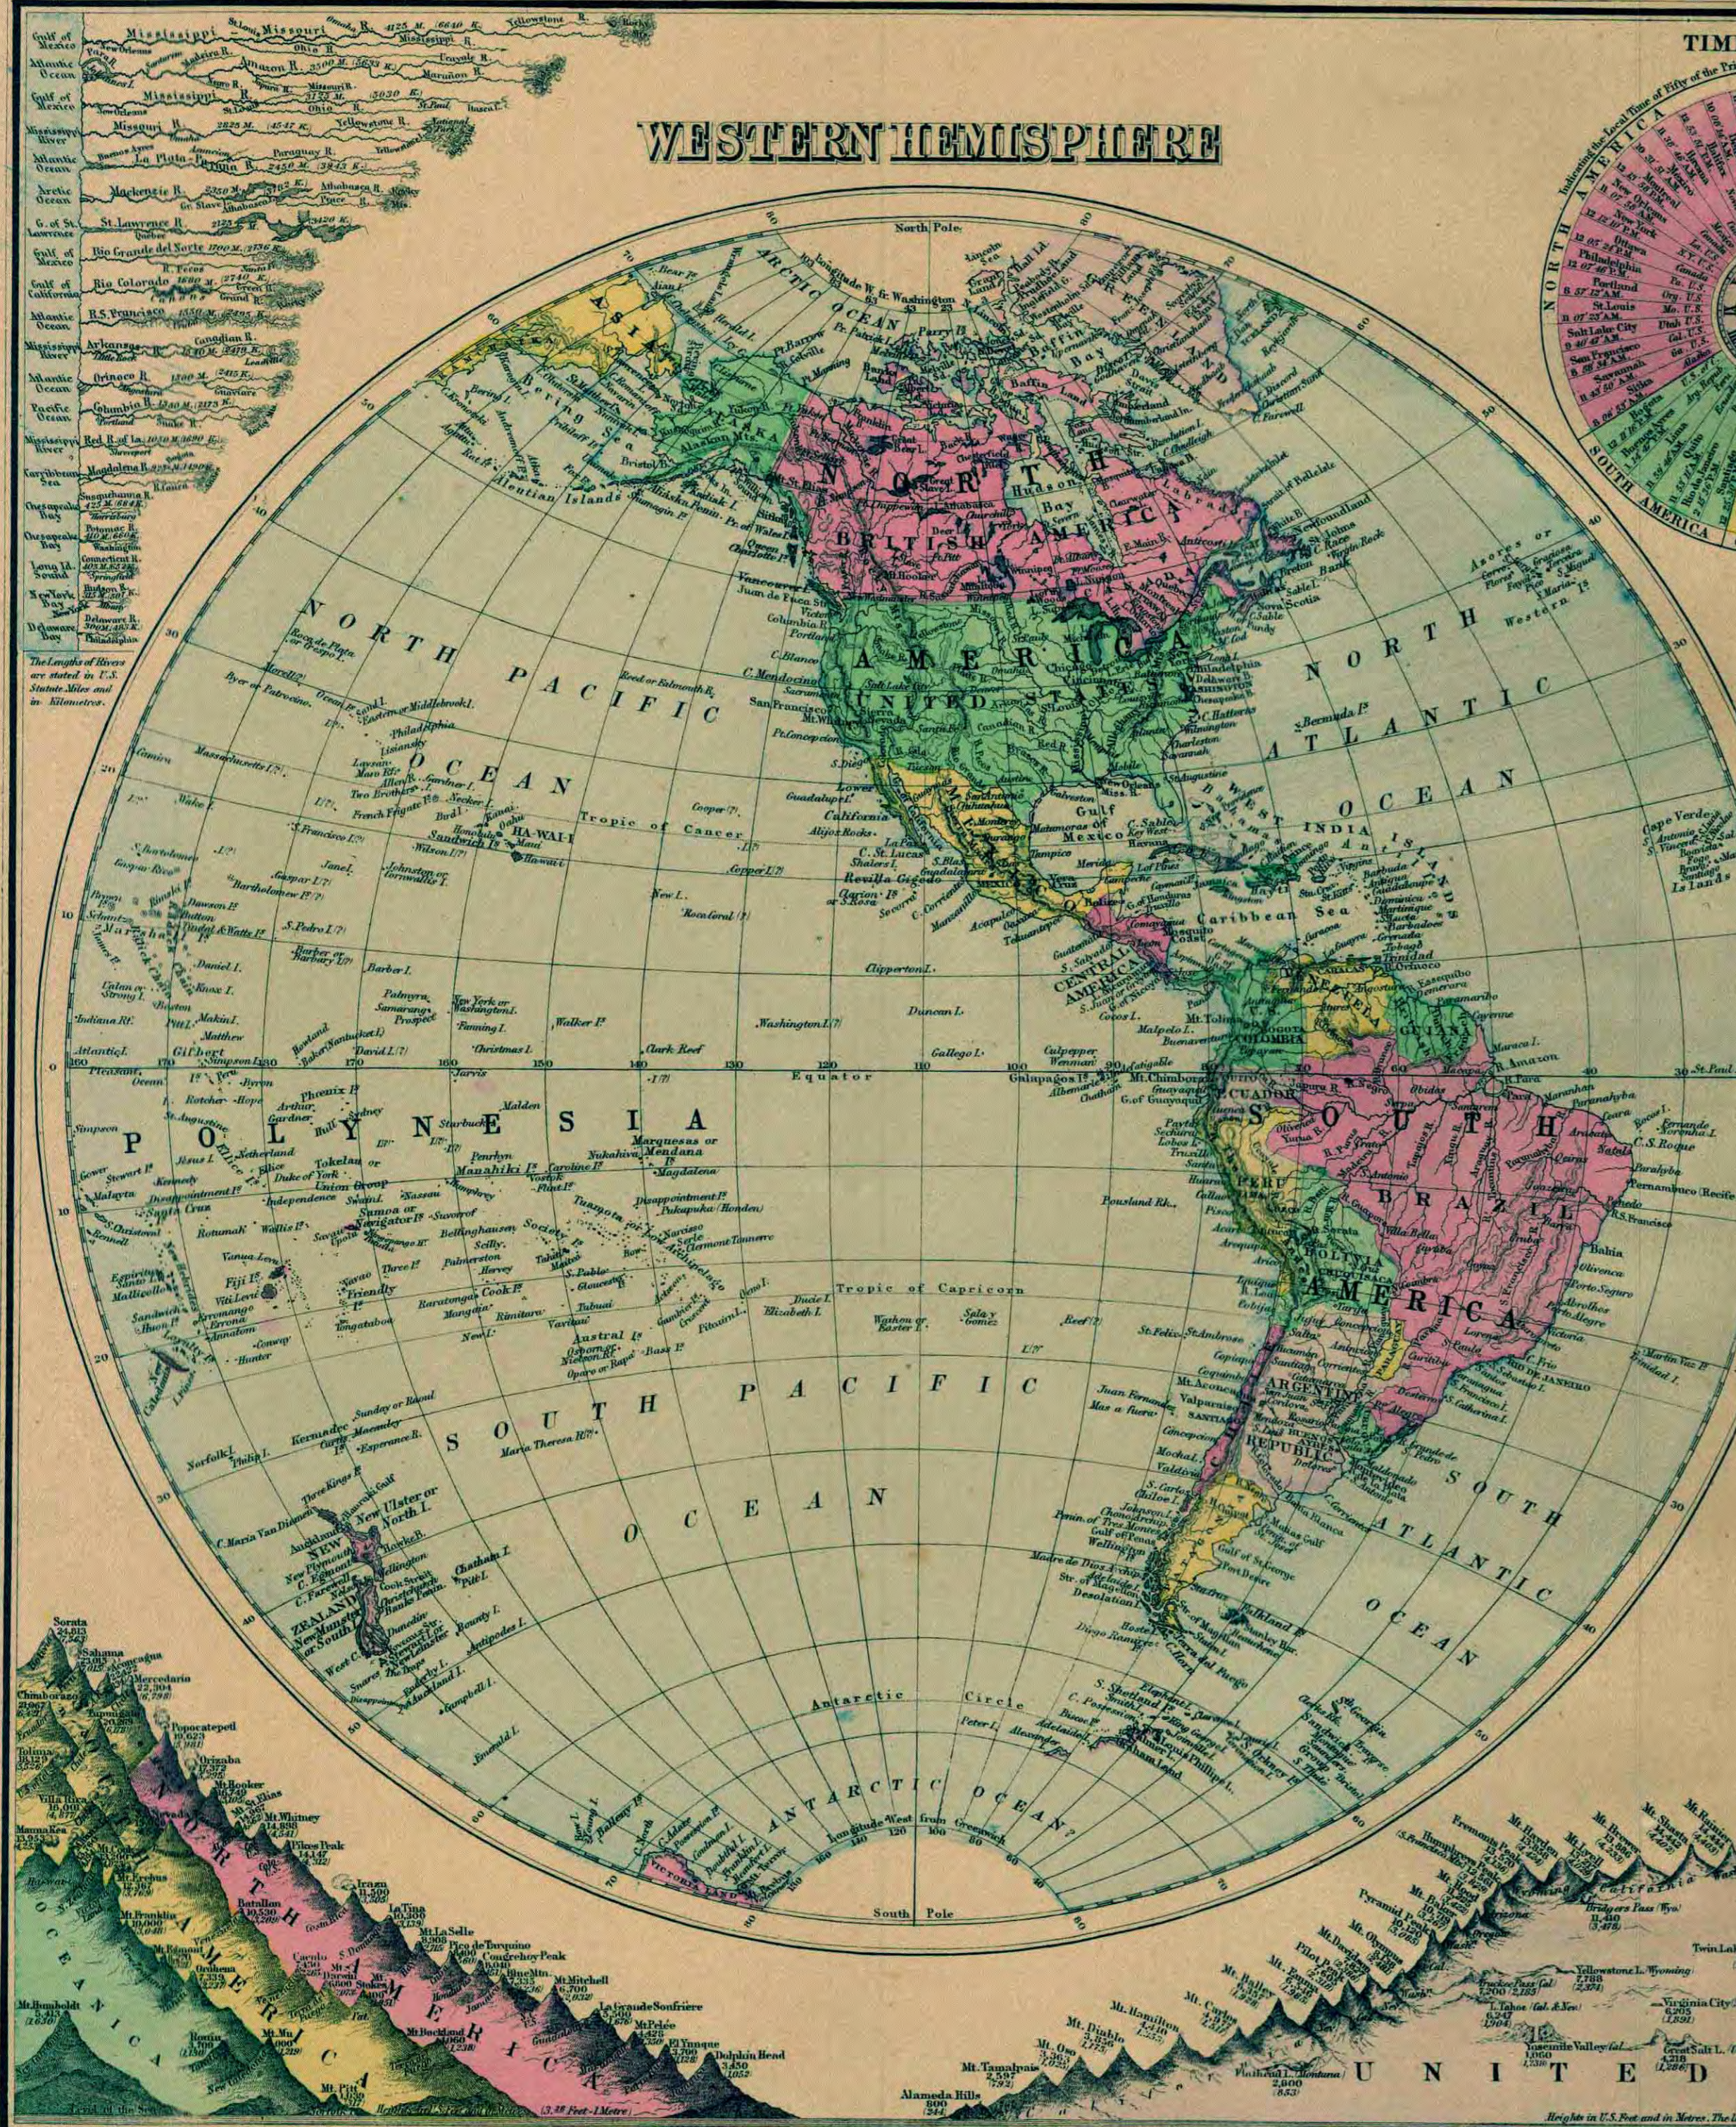

WESTERN HEMISPHERE

EASTERN HEMISPHERE

TIME DIAGRAM