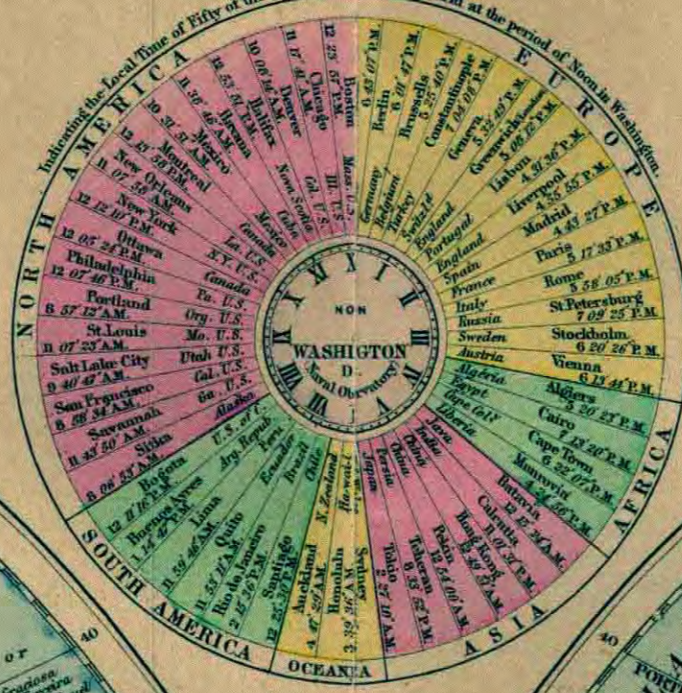

WESTERN HEMISPHERE

EASTERN HEMISPHERE

TIME DIAGRAM