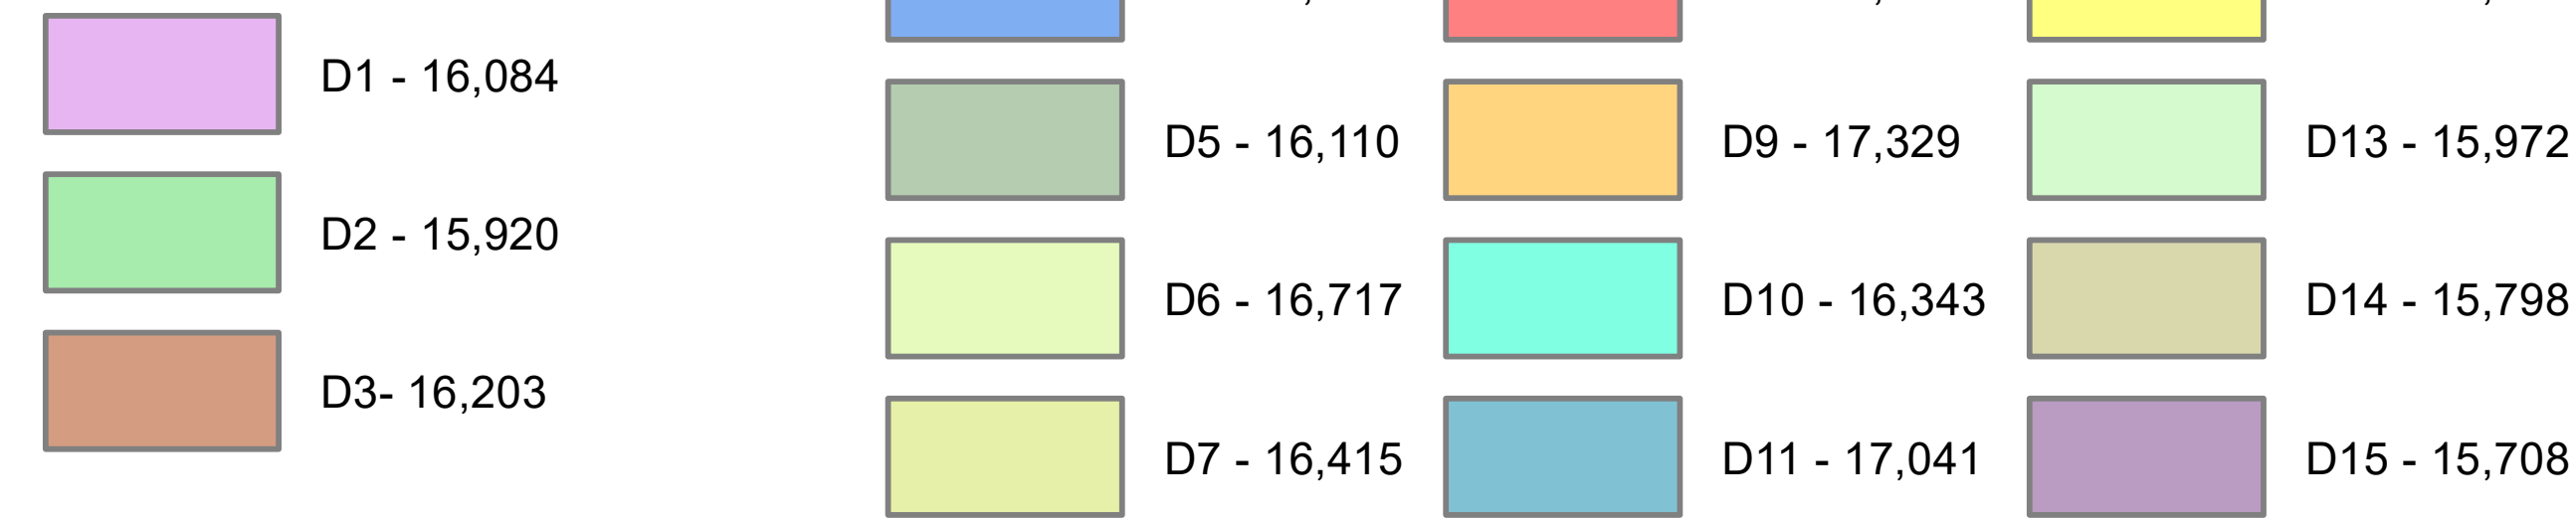

WASHINGTON COUNTY JP DISTRICTS 2021 - PLAN 9

Washington County JP Districts

JP Districts - Plan 9 Total Population

▲ JP Members Addresses

2020 Census Washington County Population : 245,871