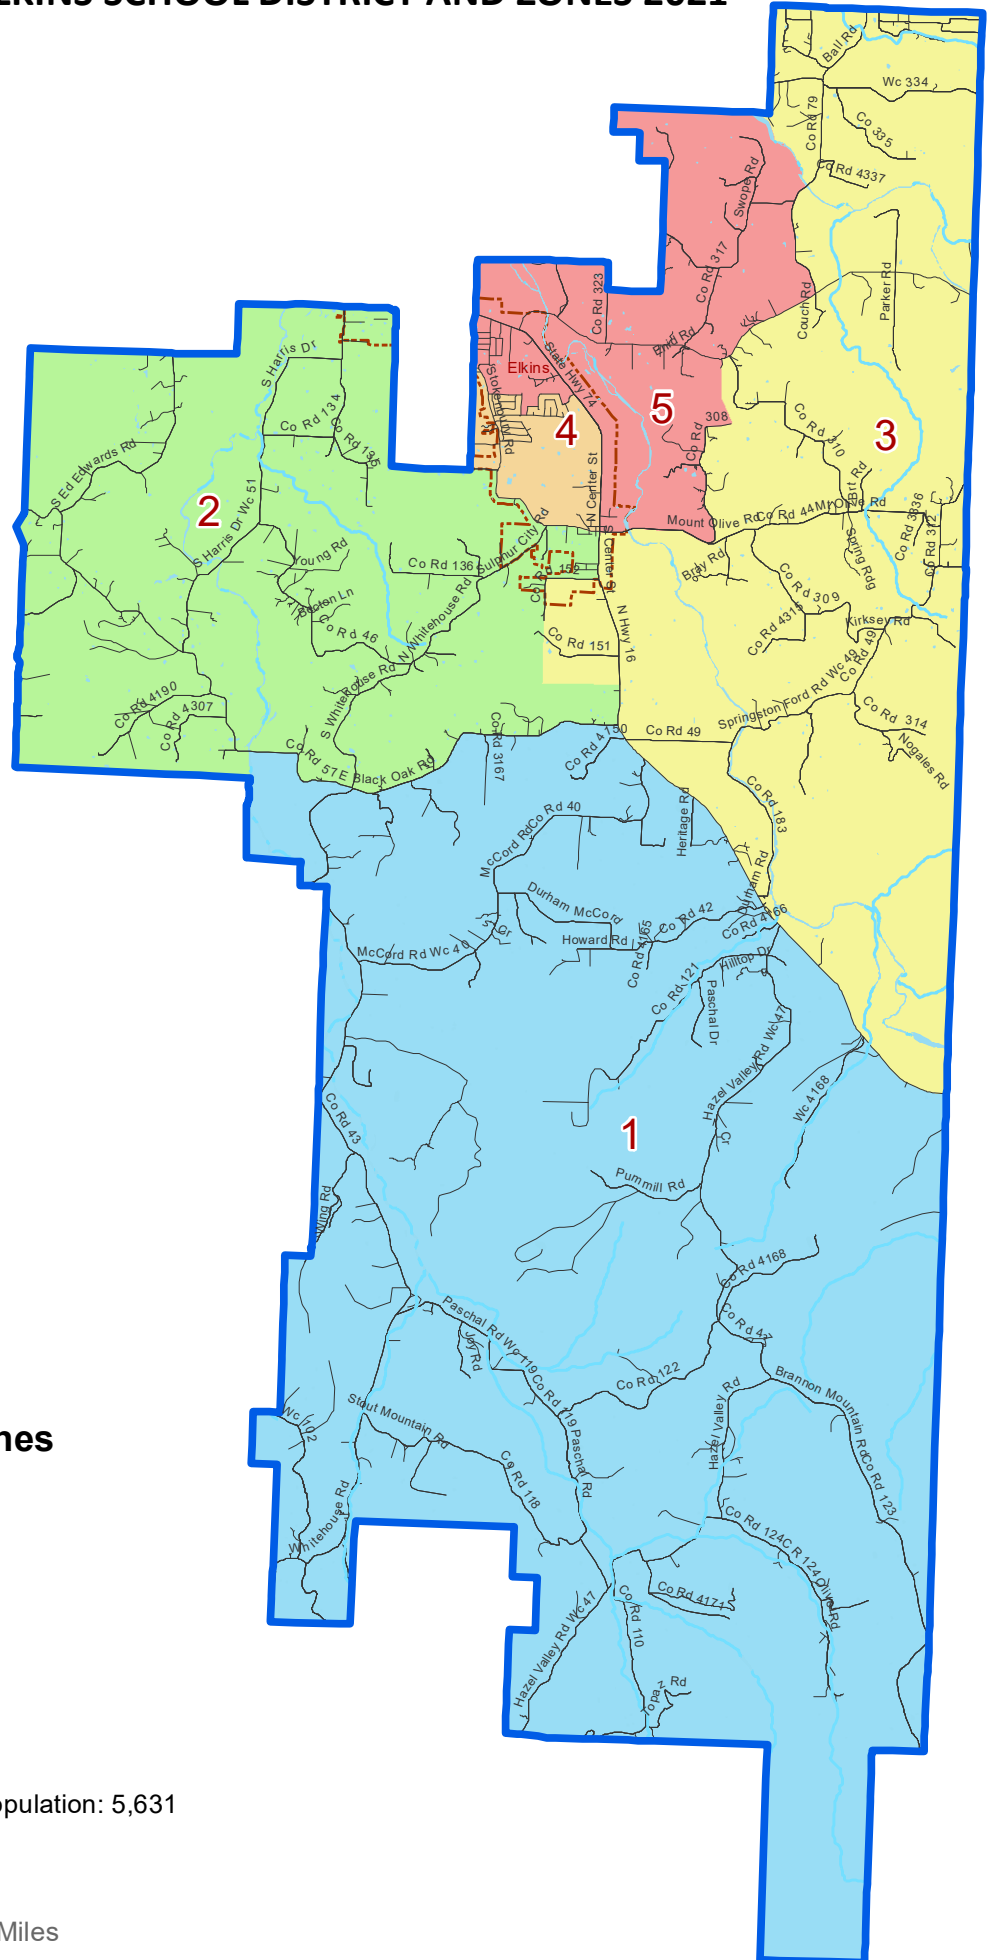

ELKINS SCHOOL DISTRICT AND ZONES 2021

School District Zones

2020 Total Population

Total 2020 School District Population: 5,631