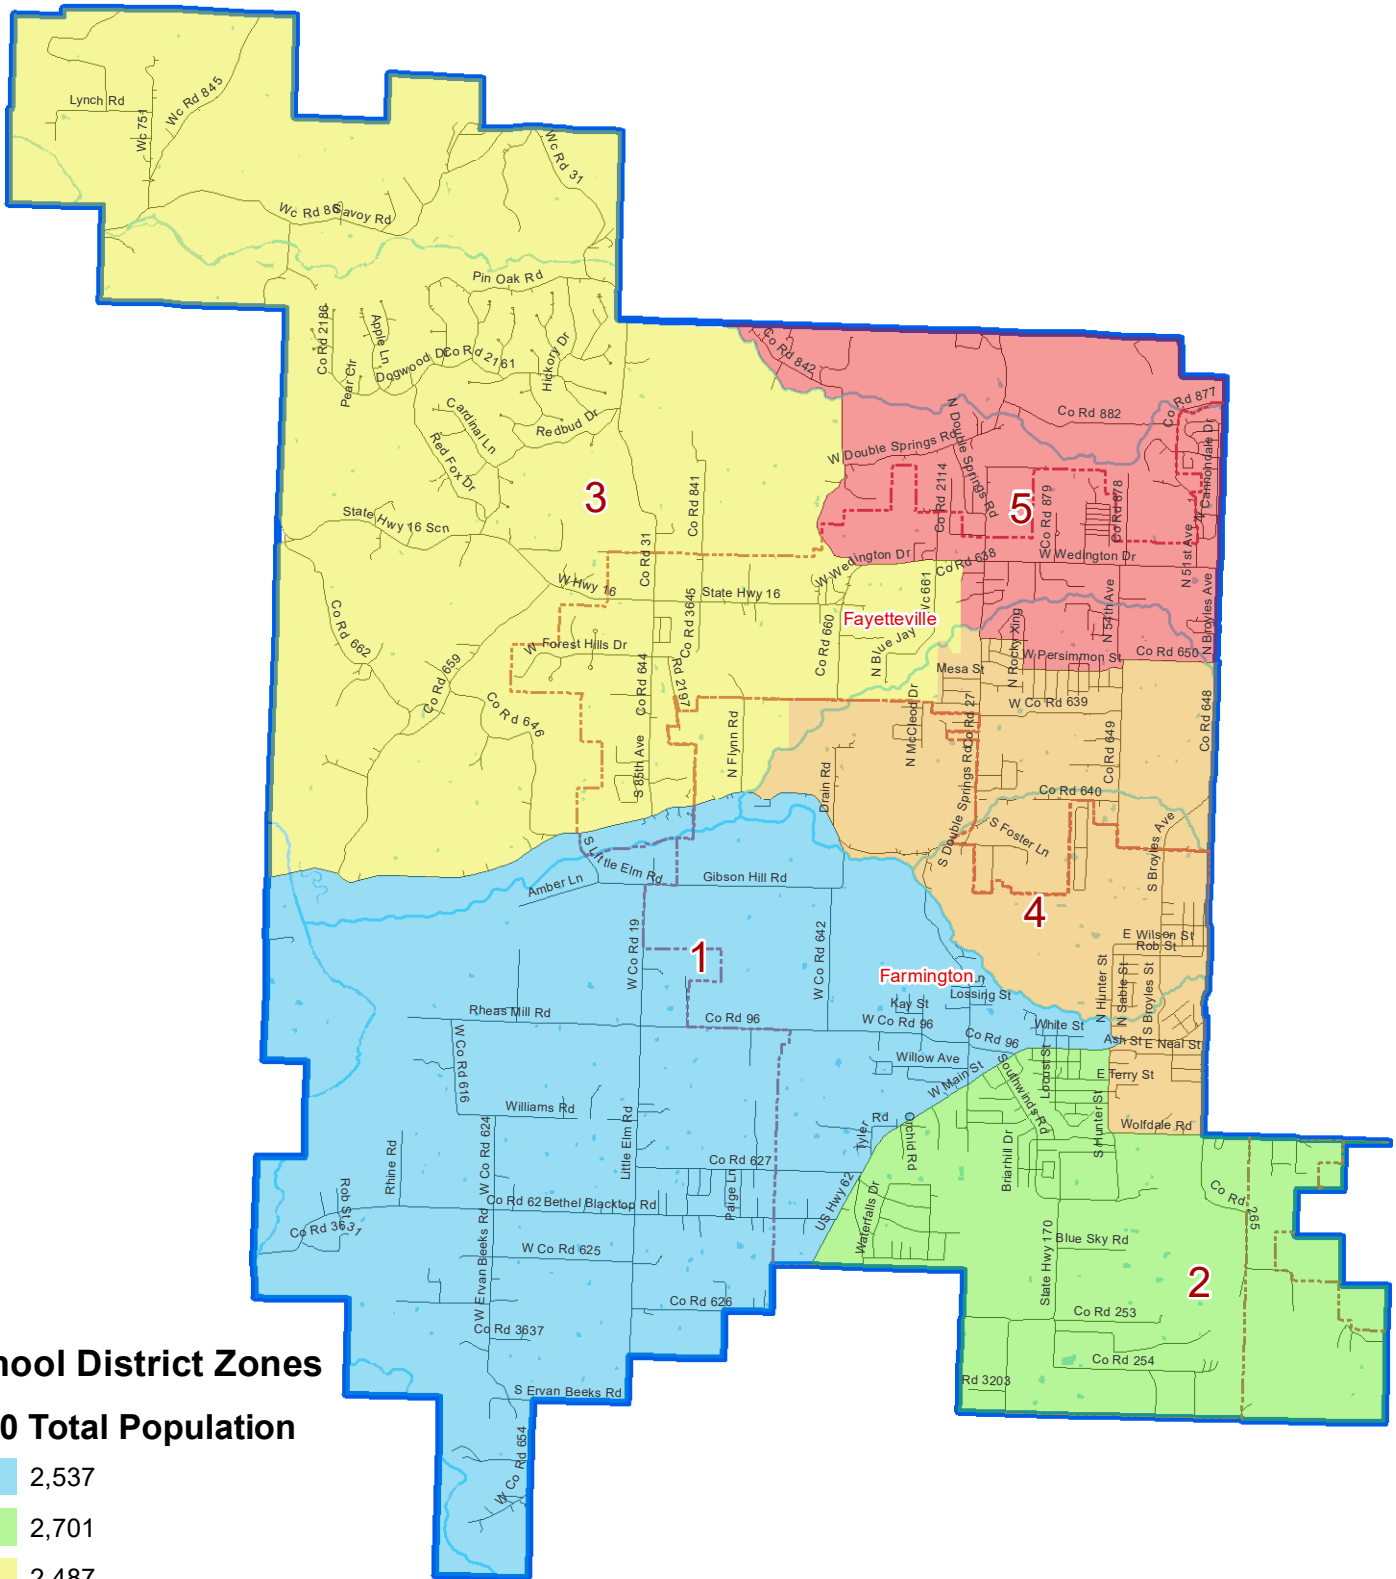

# FARMINGTON SCHOOL DISTRICT AND ZONES 2021

## School District Zones

### 2020 Total Population

- 2,537
- 2,701
- 2,487
- 2,605
- 2,738

Total 2020 School District Population Census: 13,068