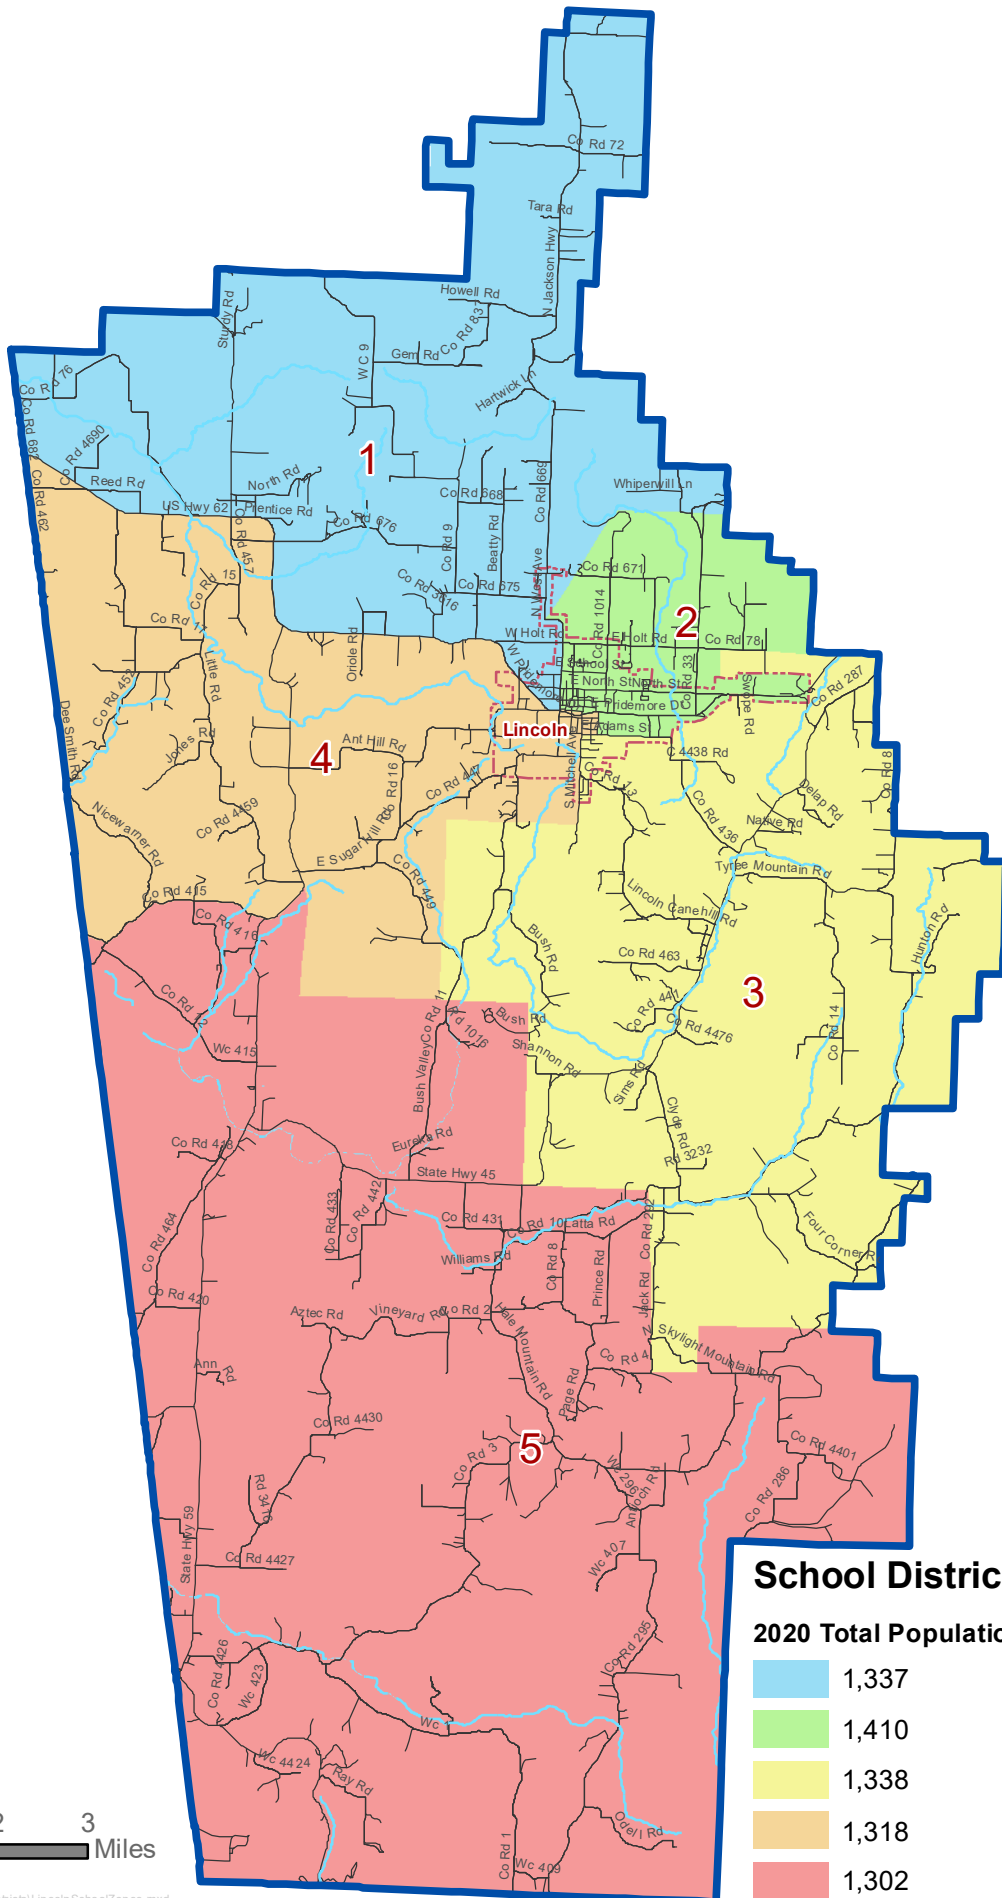

# LINCOLN SCHOOL DISTRICT AND ZONES 2021

## School District Zones

### 2020 Total Population

Light Blue	1,337
Light Green	1,410
Light Yellow	1,338
Light Orange	1,318
Light Red	1,302

Total 2020 School District Population: 6,705

Document Path: N:\CENSUS 2020\Redistrict\_sjs\SchoolDist\cts\LincolnSchoolZones.mxd