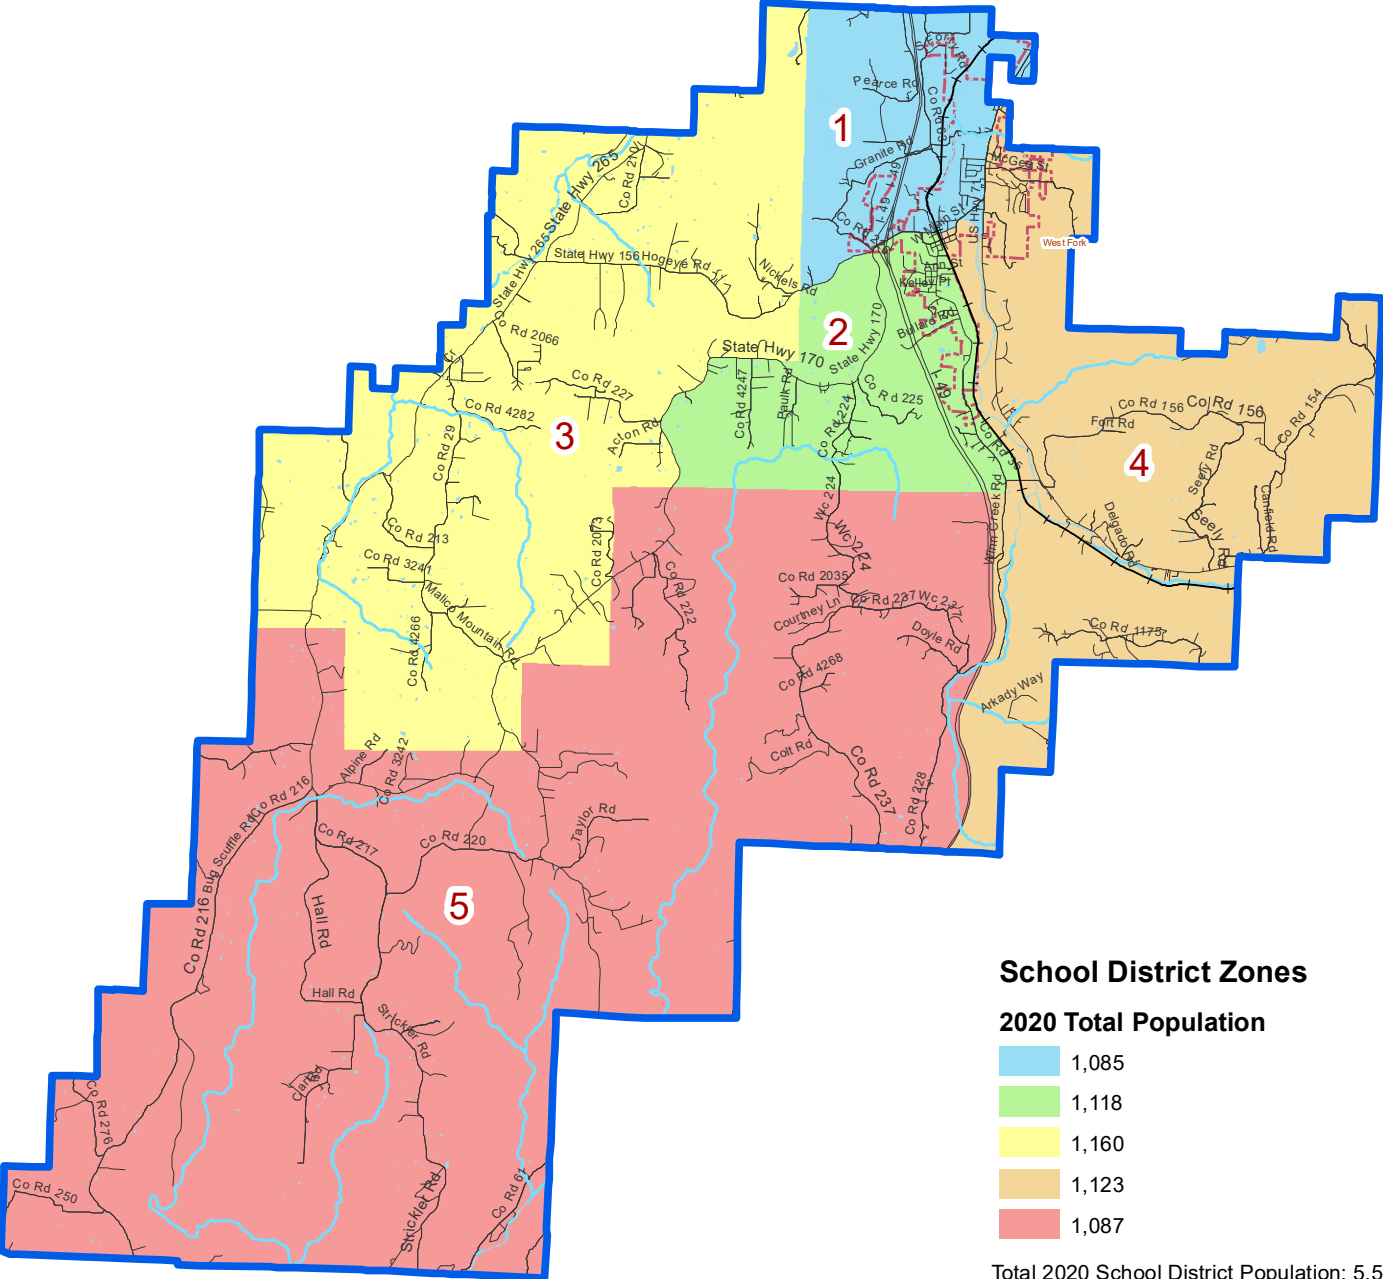

WEST FORK SCHOOL DISTRICT AND ZONES 2021

School District Zones

2020 Total Population

- 1,085
- 1,118
- 1,160
- 1,123
- 1,087

Total 2020 School District Population: 5,573