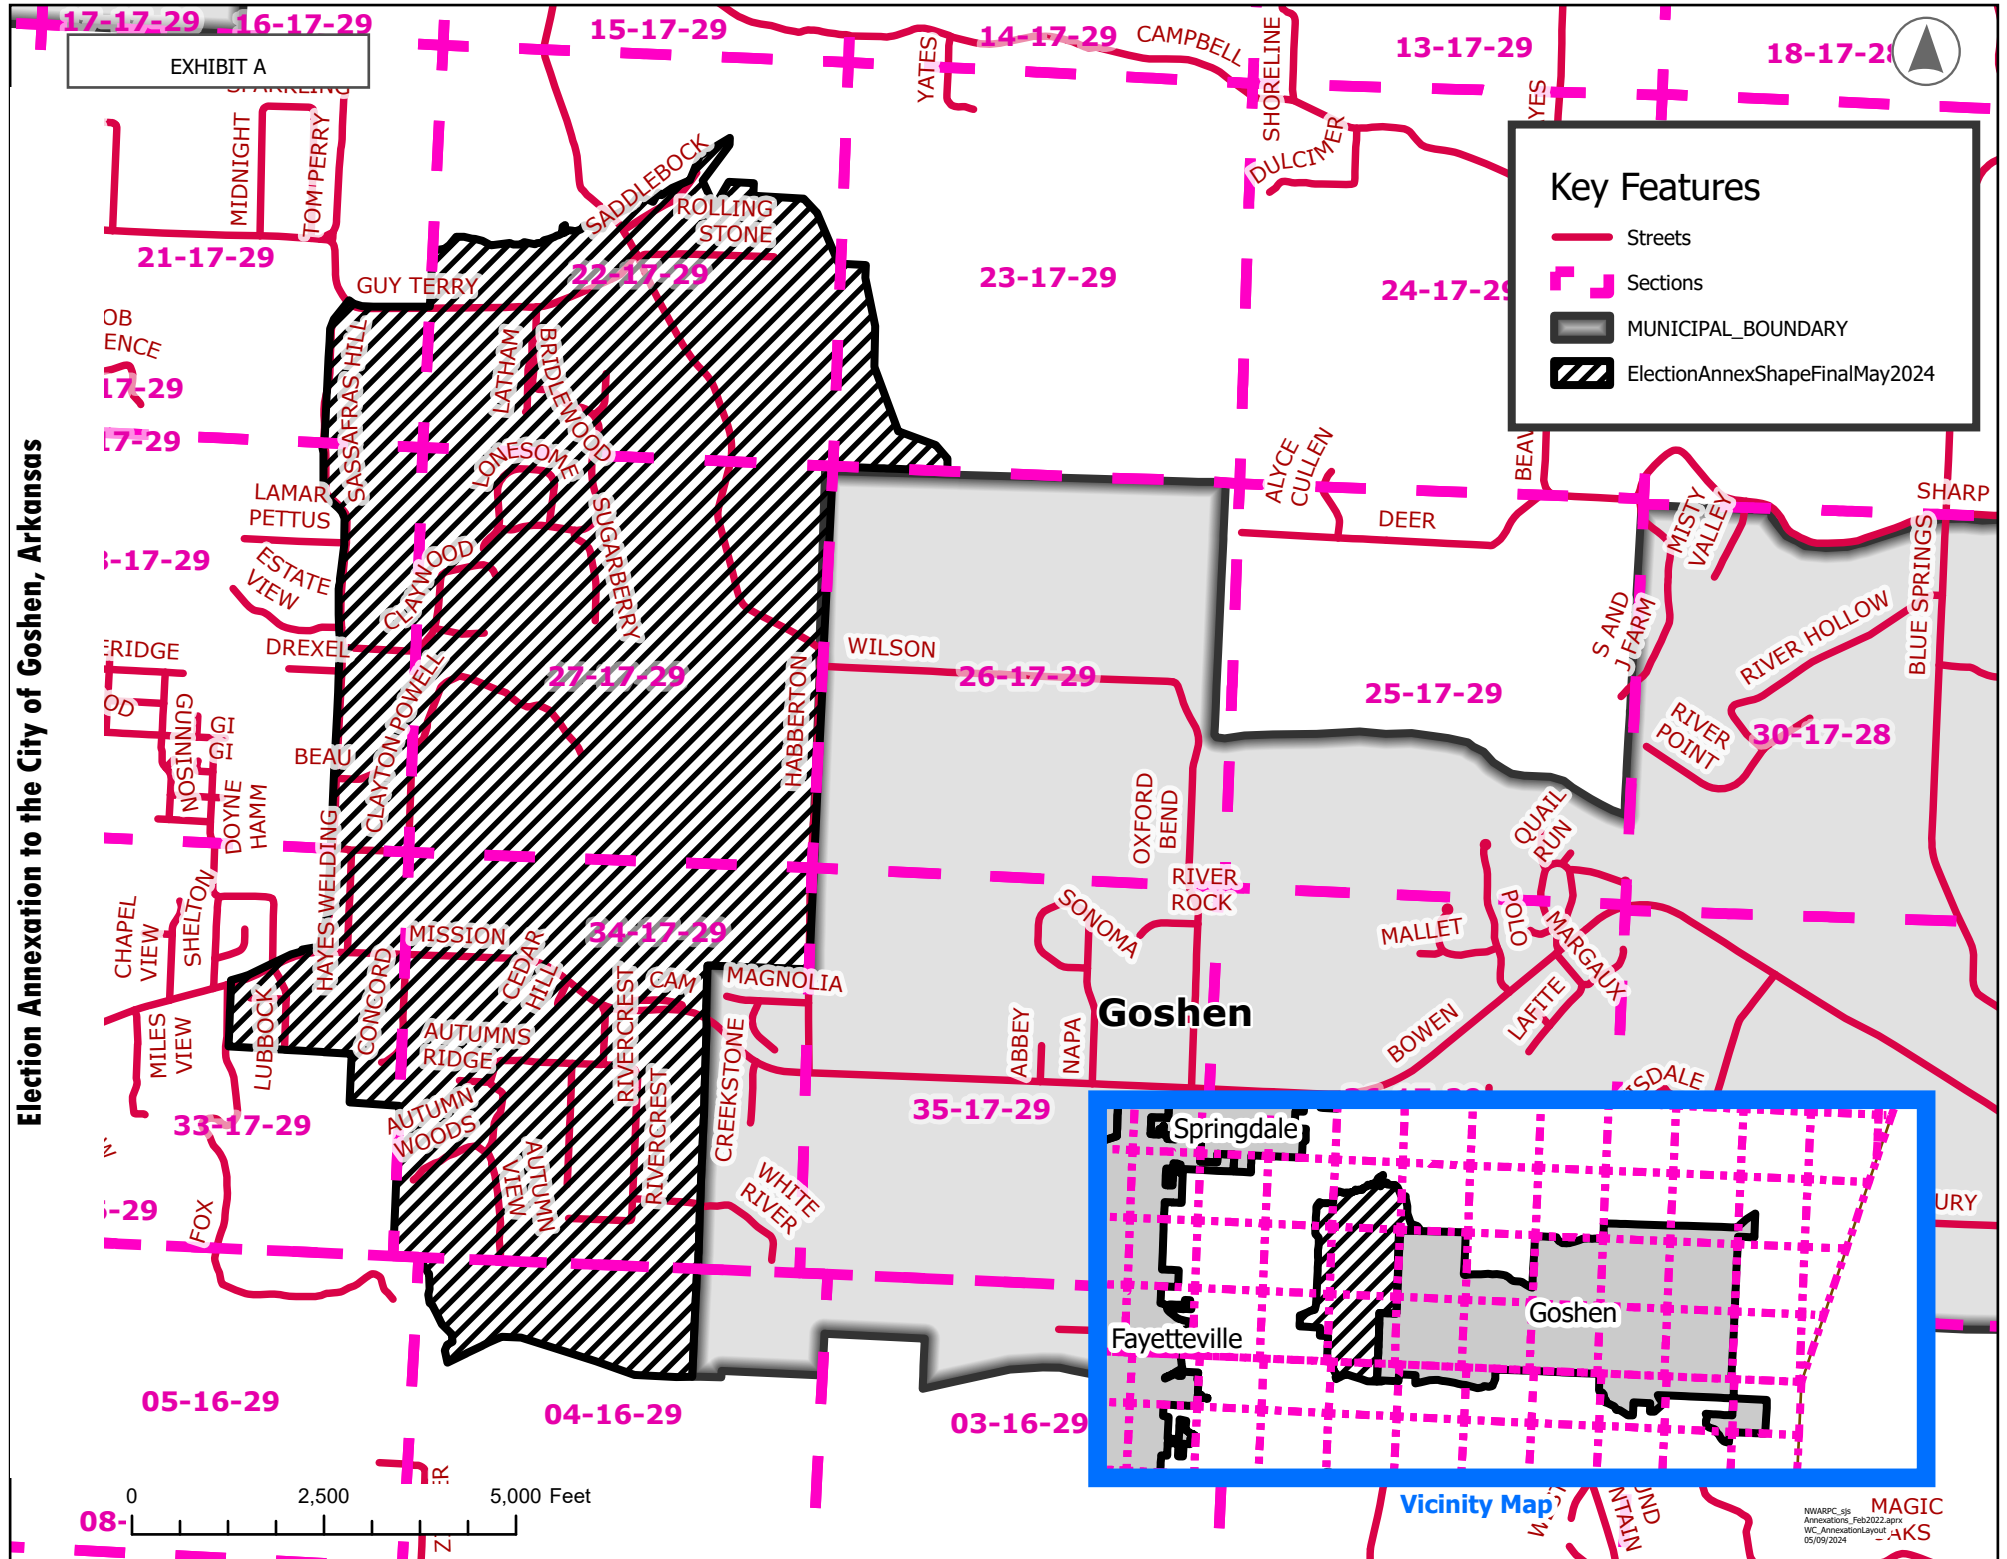

Election Annexation to the City of Goshen, Arkansas

EXHIBIT A

**Key Features**

- Streets
- Sections
- MUNICIPAL\_BOUNDARY
- ElectionAnnexShapeFinalMay2024

Vicinity Map

0 2,500 5,000 Feet