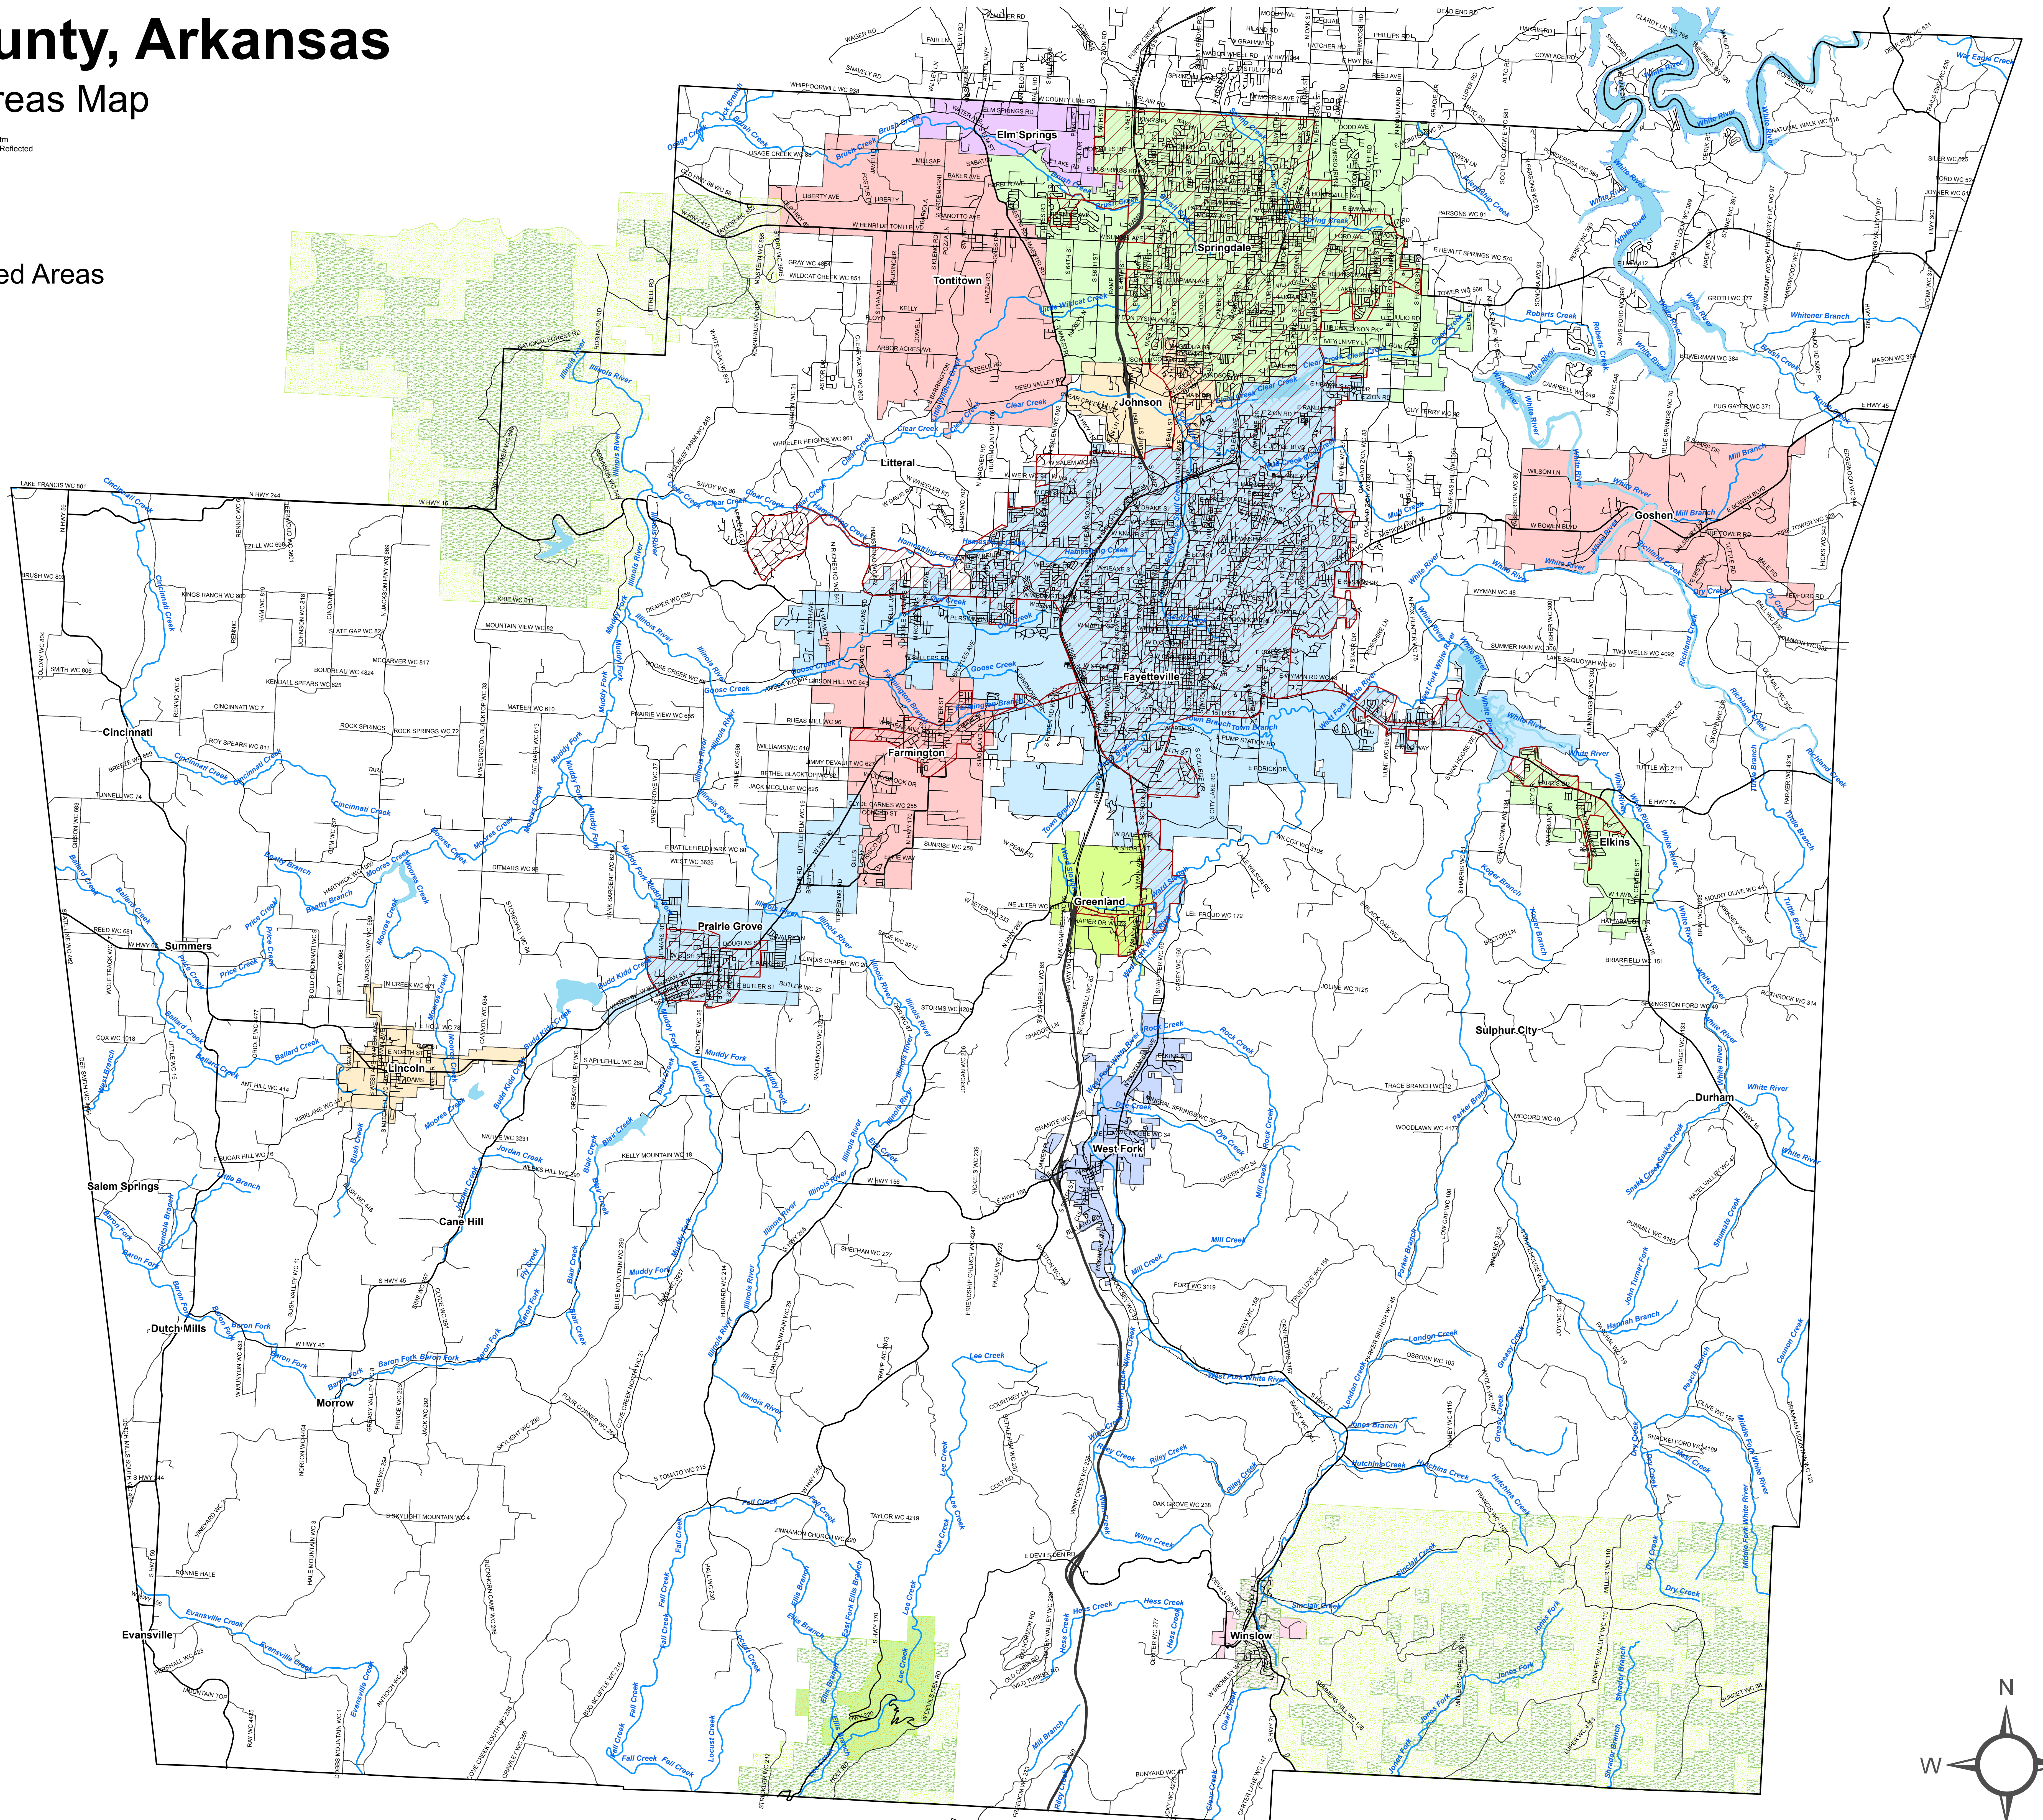

Washington County, Arkansas

Urbanized Areas Map

Legend

- Washington County Urbanized Areas
- Street Centerlines
- Streams
- Railroad
- State Park
- National Forest
- Forest Property

City Limits

- Elkins
- Elm Springs
- Farmington
- Fayetteville
- Goshen
- Greenland
- Johnson
- Lincoln
- Prairie Grove
- Springdale
- Tontitown
- West Fork
- Winslow

0 1 2 4 6 Miles